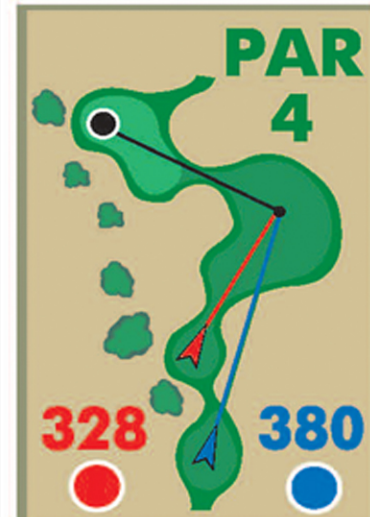

HOLE 1

HOLE 2

HOLE 3

HOLE 4

HOLE 5

HOLE 6

HOLE 7

HOLE 8

HOLE 9