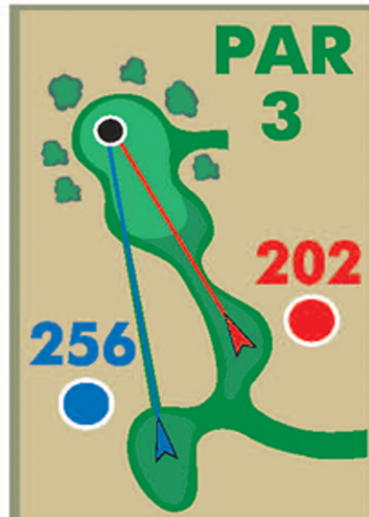

HOLE 1

HOLE 2

HOLE 3

HOLE 4

HOLE 5

HOLE 6

HOLE 7

HOLE 8

HOLE 9